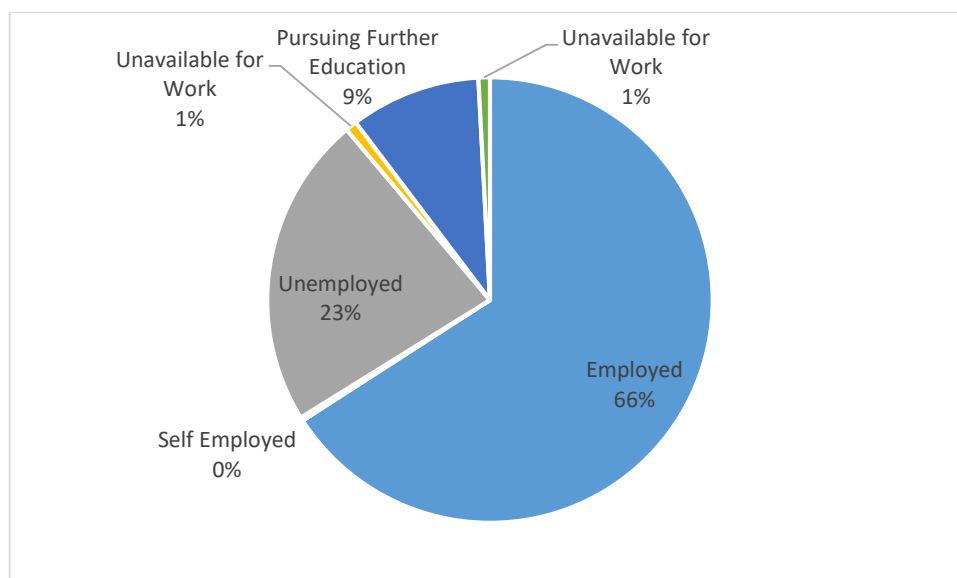

NUML Placement Centre & Internships Alumni Employment Survey Results

Number of Respondents	1550
Employed	1030
Unemployed	355
Pursuing Further Education	148
Self Employed	4
Unavailable for Work	13

Survey Form: