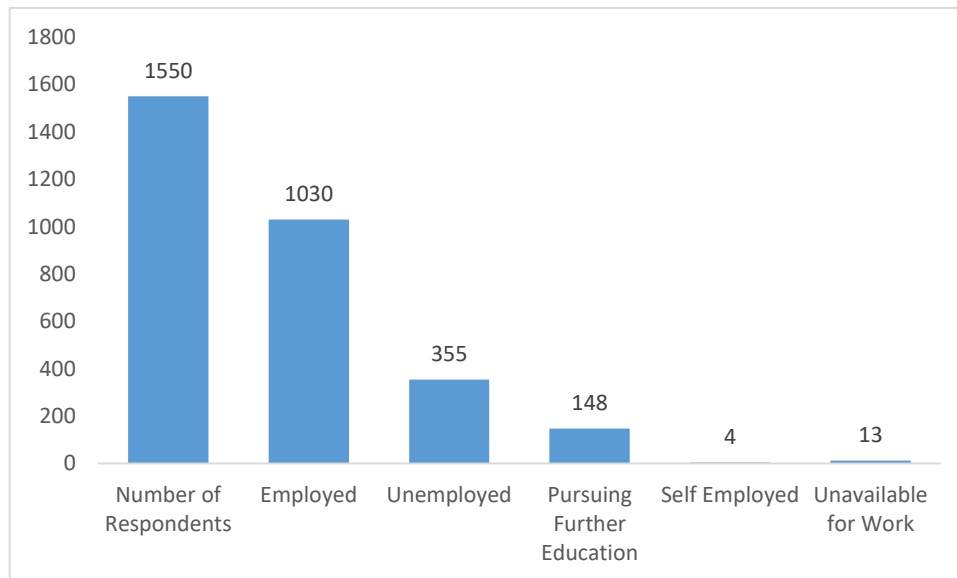

NUML Placement Centre & Internships Alumni Employment Survey Results

Number of Respondents	1550
Employed	1030
Unemployed	355
Pursuing Further Education	148
Self Employed	4
Unavailable for Work	13

Survey Form: